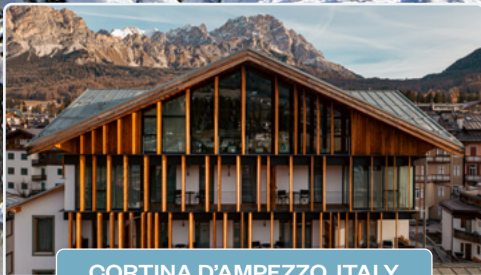

EXCLUSIVE OFFER

Save 10% on selected stays, plus receive a complimentary afternoon goûter per guest.

Book by 31 May 2026

MÉRIBEL, FRANCE

La Chaudanne

A centrally located hotel offering direct access to lifts, ski school and the heart of Méribel village.

EXCLUSIVE OFFER

Save 12% on stays of 5 nights or more, plus receive a Savoyard welcome treat and 10% off ski rental.

Book by 31 May 2026

MÉRIBEL, FRANCE

Purple Ski Chalets

A collection of premium fully serviced chalets in Méribel, offering privacy, space and a tailored alpine experience with dedicated staff and in-chalet dining.

EXCLUSIVE OFFER

Early bookings will receive a complimentary 30-minute massage for all adult guests.

Book by 30 June 2026

MOGUL SKI WORLD'S EARLY BOOKING SPECIALS

CORTINA D'AMPEZZO, ITALY

Hotel de Len

A contemporary alpine hotel designed with sustainability and wellness in mind, set in the centre of Cortina.