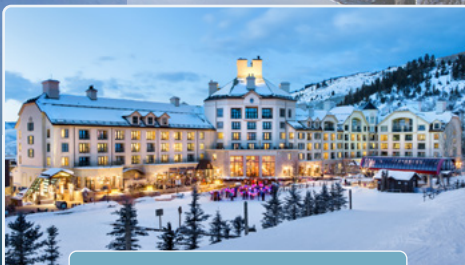

MOGUL SKI WORLD'S EARLY BOOKING SPECIALS

ASPEN SNOWMASS

The Little Nell

Aspen's only true ski-in, ski-out hotel, The Little Nell combines exceptional service with an unrivalled location at the base of Aspen Mountain.

EXCLUSIVE OFFER

Save 15% on stays of 7 nights or more, or 20% on 14 nights or more, plus receive a personalised in-room welcome amenity.

Book by 1 October 2026

BEAVER CREEK

Park Hyatt Beaver Creek Resort & Spa

Ideally positioned slopeside in Beaver Creek Village, Park Hyatt offers relaxed luxury, excellent service and direct access to world-class terrain.

EXCLUSIVE OFFER

Save 20% on winter stays, plus receive daily breakfast, a \$100 USD resort credit and upgrade on arrival, subject to availability.