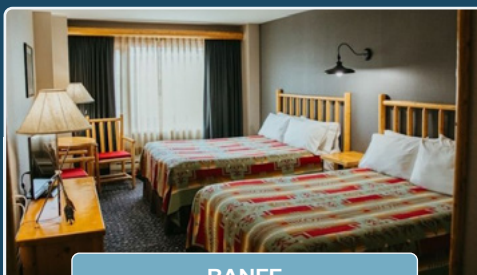

EXCLUSIVE OFFER

Stay 5+ nights and save up to 25%. Plus kids and teens up to 17yo ski free with the purchase of an adult lift ticket.
Book by 30 June 2026

SUN PEAKS

Sun Peaks Grand Hotel

Located slopeside in Canada's second largest ski resort, Sun Peaks Grand offers easy access to terrain and a relaxed, family-friendly village atmosphere.

EXCLUSIVE OFFER

Stay 7 nights and save up to 25%, plus receive two welcome drinks per room.
Book by 31 August 2026

BANFF

Brewster Mountain Lodge

Located in the heart of Banff, this charming alpine lodge offers easy access to shops, dining and ski transport to surrounding resorts.